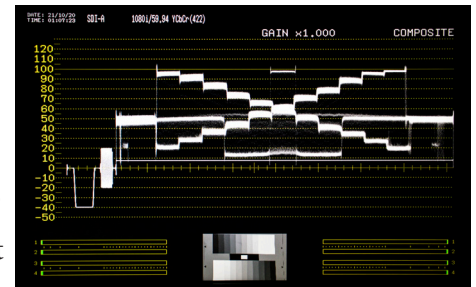

Coming up next month: more production day pre-checks before we start recording.

Craig and Brian

You can remember that special person or loved one by giving a **Memorial** or **Honor** gift

PLEASE PRINT

In **MEMORY** of: _____
_____
(Please Include) City, State

In Living **HONOR** of: _____
_____
(Please Include) City, State

Send Letter to: _____

Address: _____

City, State, Zip: _____

Given By: _____

Address: _____

City, State Zip: _____

E-Mail: _____

To: **In Search Of The Lord's Way**
Edmond, Oklahoma

Yes, I (we) want to be a contributor of the SEARCH program on television, reaching millions of lives with the gospel of Christ in 2026. You can count on us.

I am (We are) enclosing a gift of $ _____
I (We) will be sending $ _____ monthly for as long as possible.

Name _____

Address _____

City _____ State _____ Zip _____

All gifts are tax-deductible. Checks should be payable to
In Search Of The Lord's Way -
P.O. Box 371, Edmond, OK 73083

Click on the forms above to send us your information online